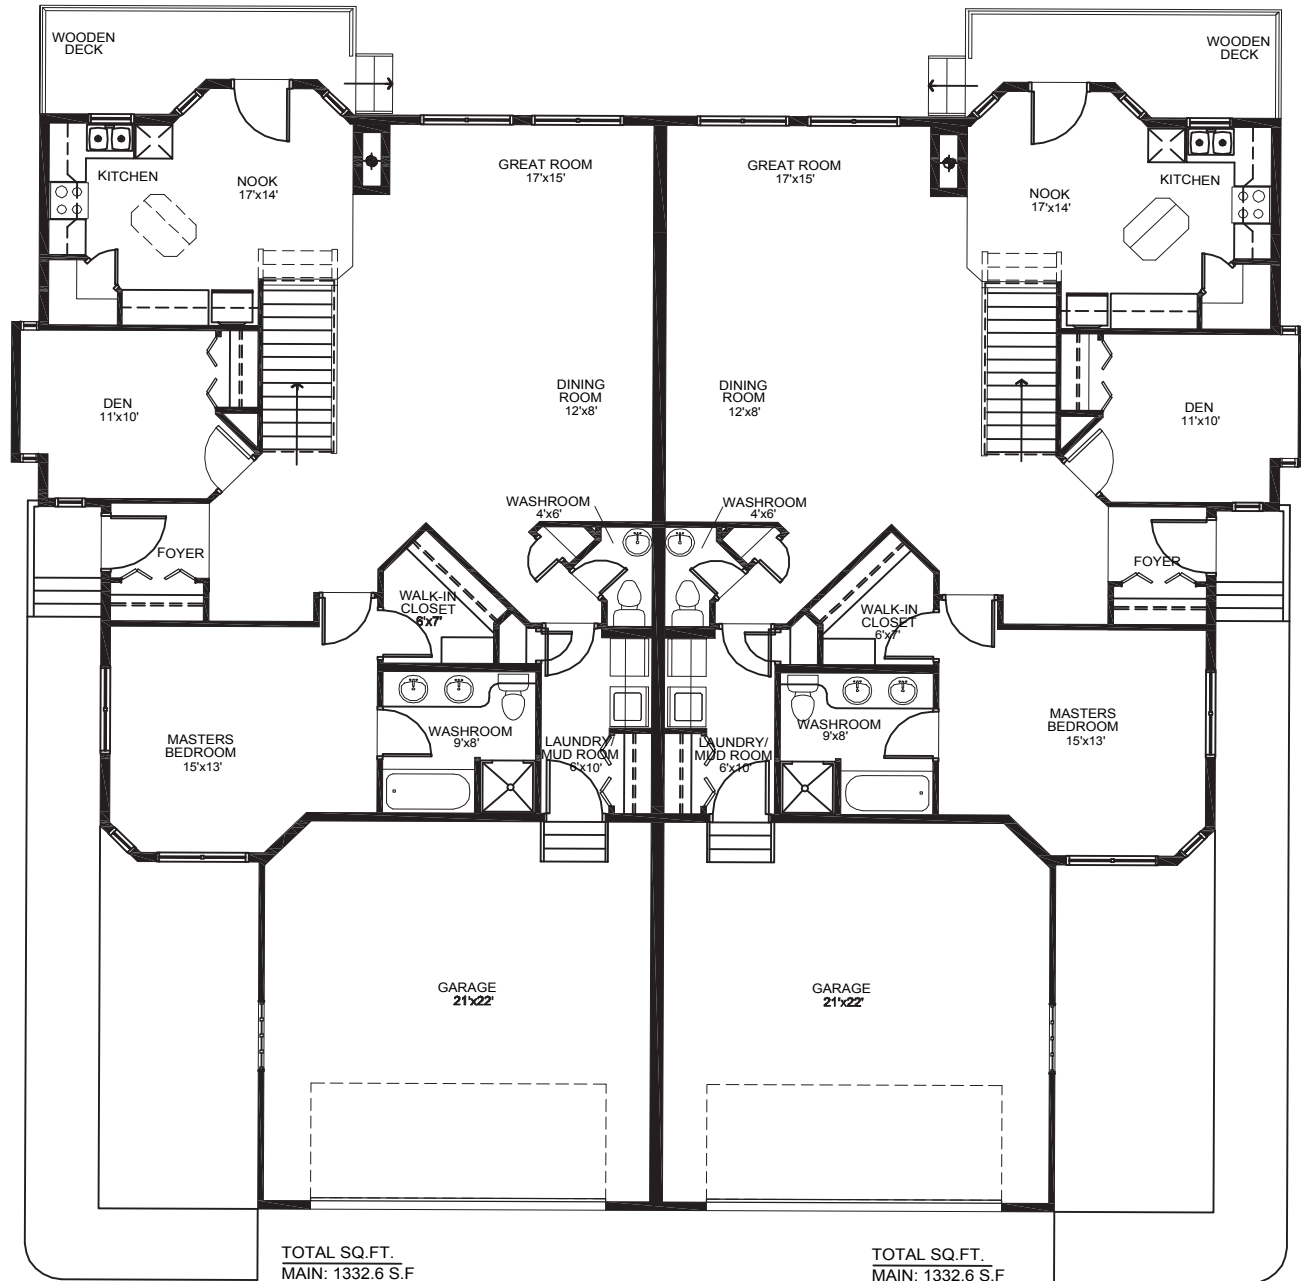

Superior in quality

MODEL TYPE 1BA

MODEL TYPE 1BA

Square footages may vary, please confirm with the salesperson. Artistic rendering subject to change without notice

TOTAL SQ.FT.
MAIN: 1332.6 S.F.
GARAGE: 470.8 S.F.

TOTAL SQ.FT.
MAIN: 1332.6 S.F.
GARAGE: 470.8 S.F.