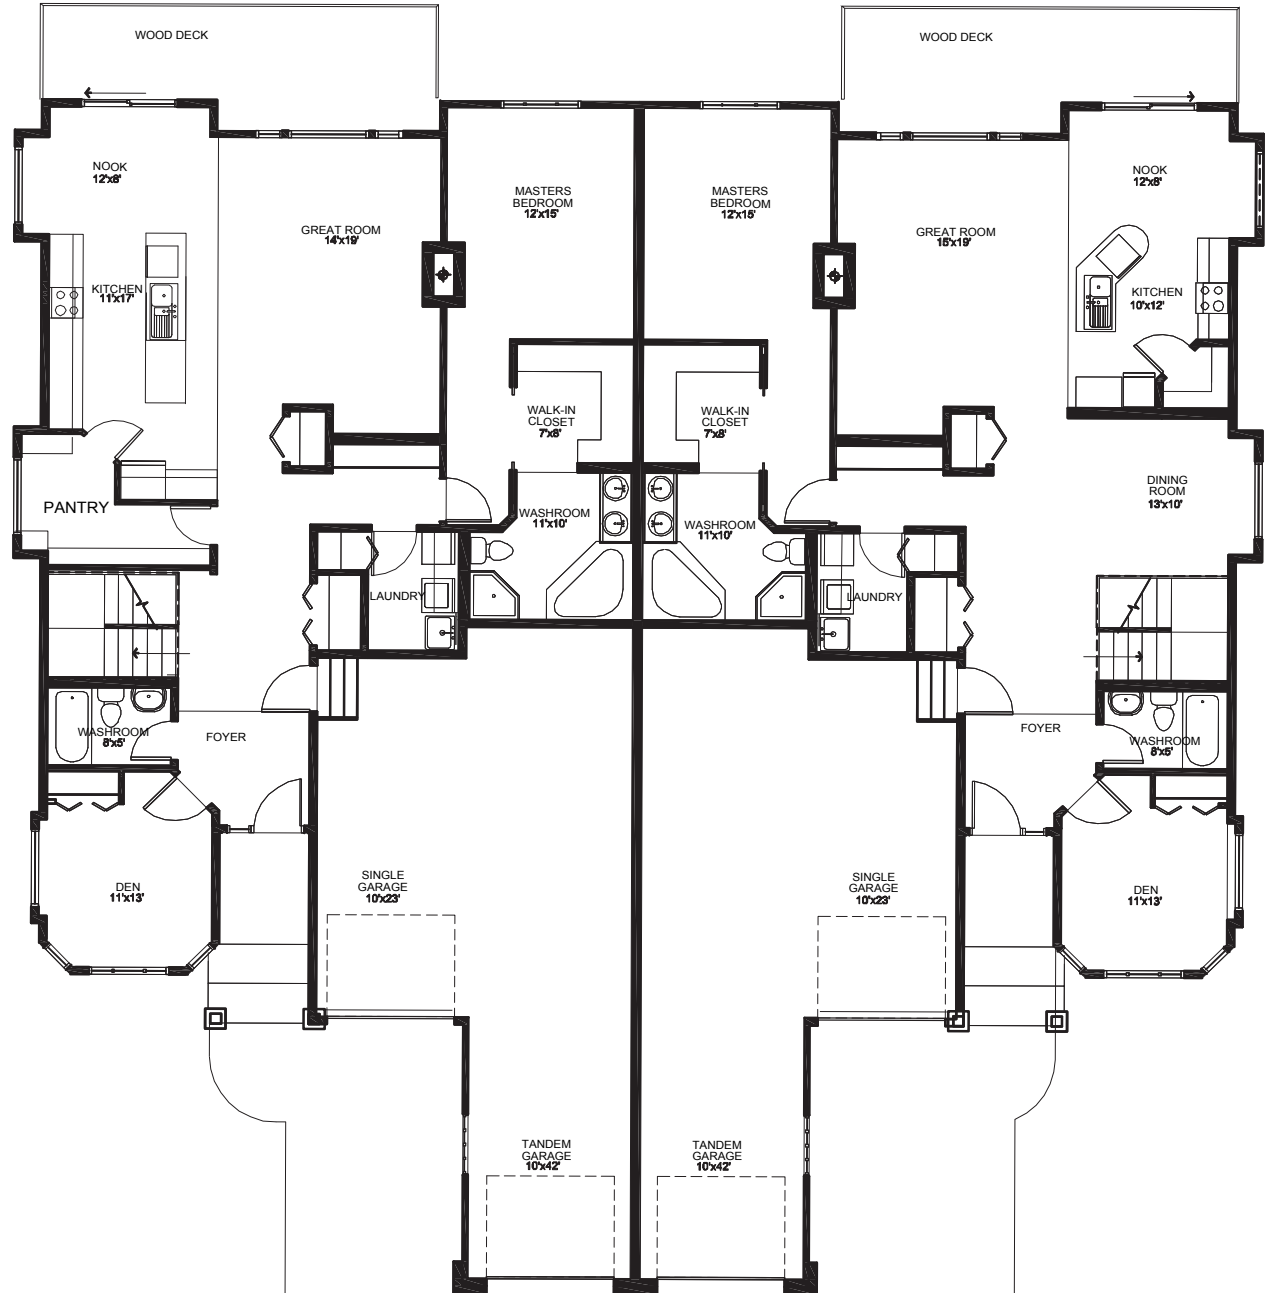

LAKE SIDE ESTATES

Superior in quality

MODEL TYPE 3BB

MODEL TYPE 3BA

TOTAL SQ.FT.
 MAIN: 1623.6 S.F.
 GARAGE: 684.7 S.F.

TOTAL SQ.FT.
 MAIN: 1623.6 S.F.
 GARAGE: 684.7 S.F.

Square footages may vary, please confirm with the salesperson. Artistic rendering subject to change without notice